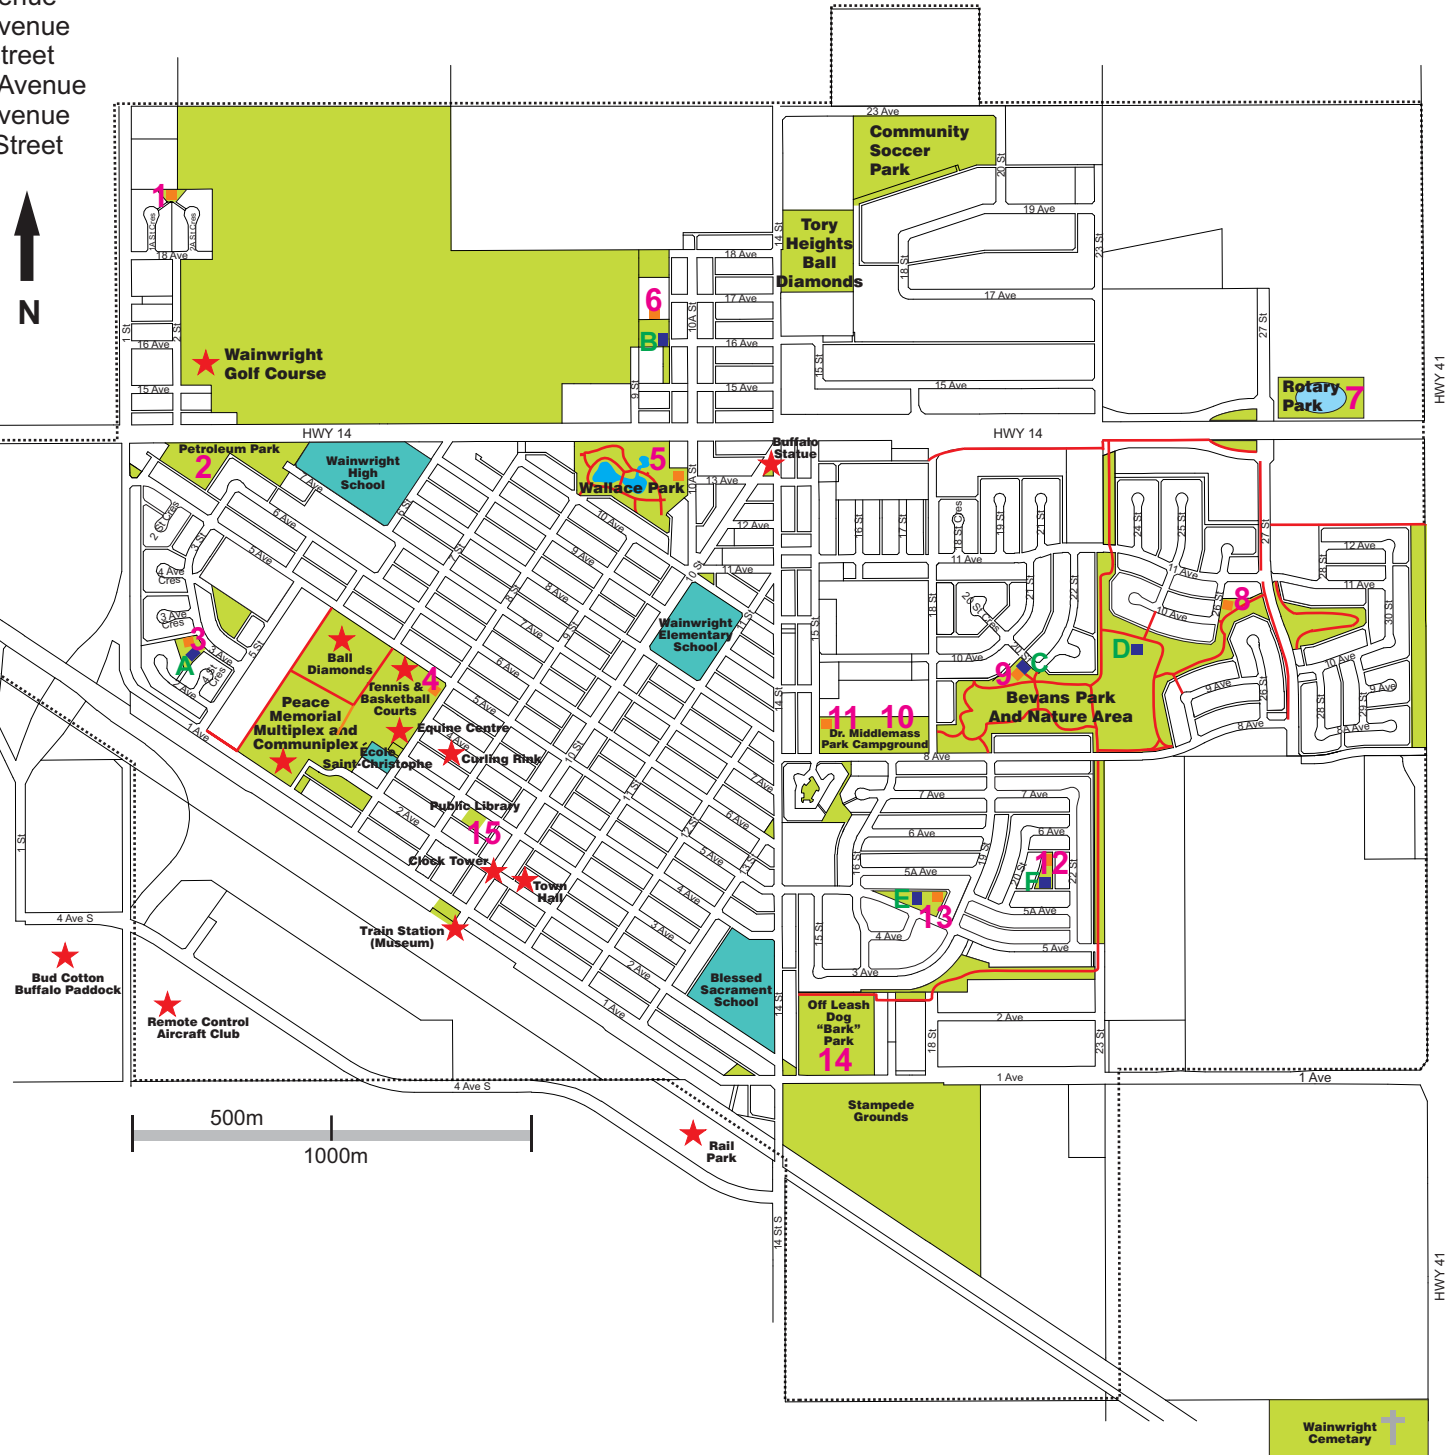

Parks

1. Stardust Playground
2. Petroleum Park
3. 3rd Avenue Tot Lot
4. PMP & Rotary Skate Park
5. Wallace Park
6. North of 14 Park
7. Rotary Park
8. Kinsmen Park
9. Bevans Park
10. Middlemass Park
11. Rotary Splash Park
12. Elk's Park
13. 5th Avenue Park
14. Bark Park
15. Library Park

Outdoor Rinks

- A. 421 - 3rd Avenue
- B. 918 - 16th Avenue
- C. 900 - 20th Street
- D. 2499 - 10th Avenue
- E. 1626 - 5th Avenue
- F. 512 - 22nd Street

**Parks, Reserves,
Playgrounds and
Walking / Biking Trail Map**

Updated December, 2017

-  Walking / Biking Trail
-  Parks, Reserves
-  Playgrounds
-  Seasonal Outdoor Rinks
-  Schools
-  Point of Interest
-  Town Limits

HWY 41

HWY 41