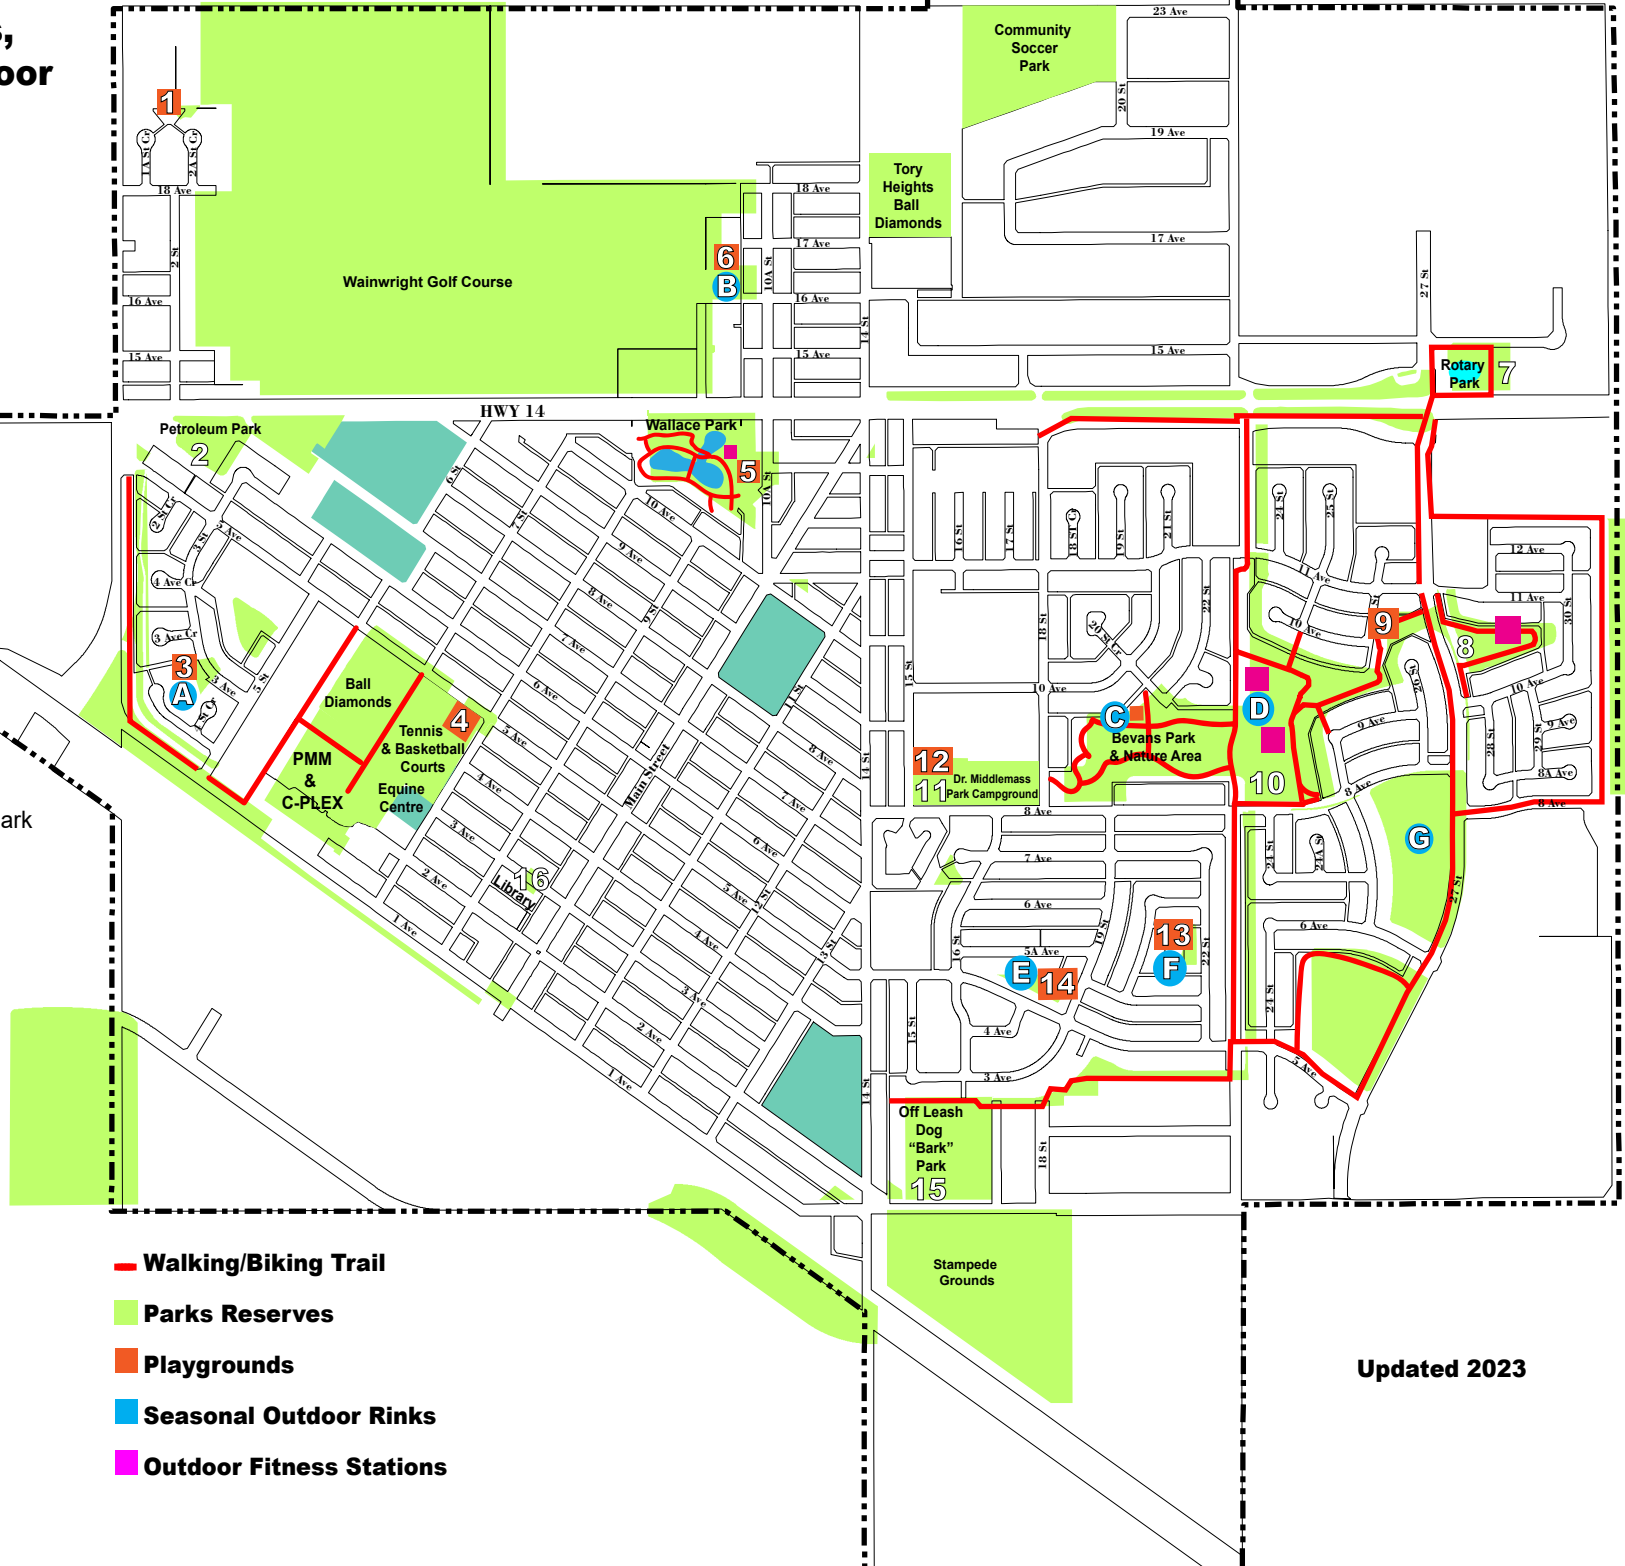

Parks, Reserves, Playgrounds, Outdoor Rinks & Walking / Biking Trail Map

Parks

1. Stardust Playground
2. Petroleum Park
3. 3rd Avenue Tot Lot
4. PMP & Rotary Skate Park
5. Wallace Park
6. North of 14 Park
7. Rotary Park
8. Dr. Beverly Brilz Park
9. Kinsmen Park
10. Bevans Park
11. Middlemass Park
12. Rotary Splash Park
13. Elk's Park
14. 5th Avenue Park
15. Bark Park
16. Library Park

Outdoor Rinks

- A. 421 - 3rd Avenue
- B. 918 - 16th Avenue
- C. 900 - 20th Street
- D. 2499 - 10th Avenue
- E. 1626 - 5th Avenue
- F. 512 - 22nd Street

- Leisure Ice
G. 2500 - 6th Avenue

— Walking/Biking Trail

Parks Reserves

Playgrounds

Seasonal Outdoor Rinks

Outdoor Fitness Stations

Updated 2023