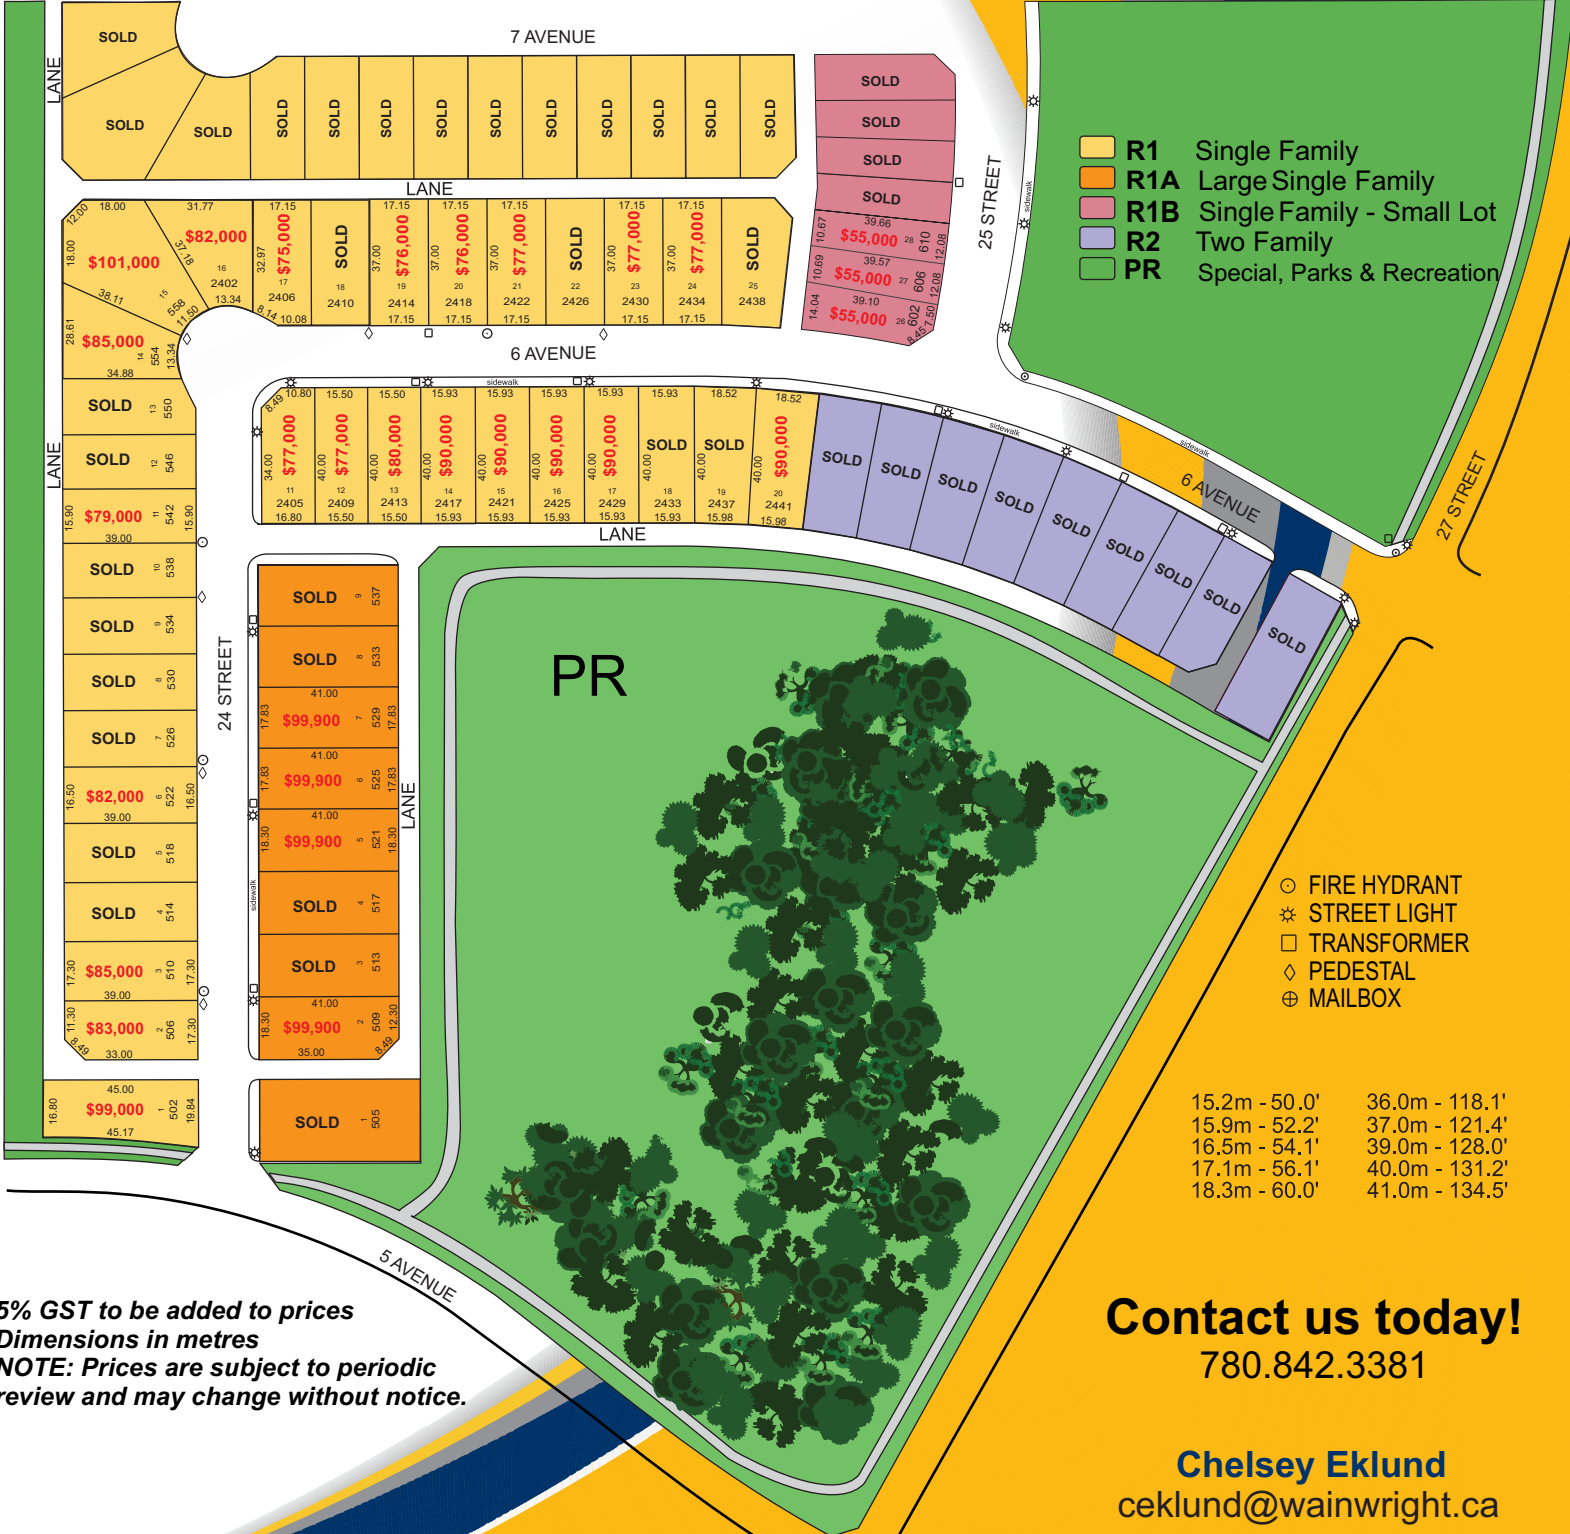

Enstrom Phase 1B

RESIDENTIAL SUBDIVISION

5% GST to be added to prices
 Dimensions in metres
 NOTE: Prices are subject to periodic review and may change without notice.

Contact us today!
 780.842.3381

Chelsey Eklund
 ceklund@wainwright.ca